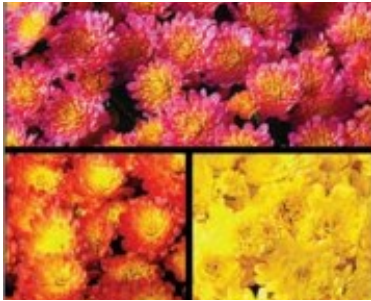

## 2024 Mum Colors & Estimated Bloom Time

**Elena Gold**  
Early

**Beverly Orange**  
Mid

**Danielle Purple**  
Mid

**Danielle Red**  
Mid

**Wanda Bronze**  
Late

## Tricolor Combos

**Indian Summer - Early**

**Hobgoblin - Mid**

**Fall for Fall - Mid**

**Spellbound - Mid**

**Trick or Treat - Late**

**Bewitched - Late**

**Jack O'Lantern - Late**