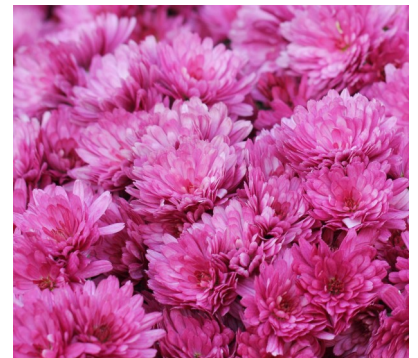

Hanson's Garden Village 2018 Mum Colors

Amiko Yellow

Beverly Orange

Beverly White

Danielle Purple

Elena Gold

Mika Orange

Mila Red

Daybreak Dark Bronze

Meridian Dark Pink

Patty Pomegranate

Hanson's Garden Village 2018 Combo Mum Colors

CANDY CORN

JACK O' LANTERN

Staviski Mr. Wizard

SOLSTICE