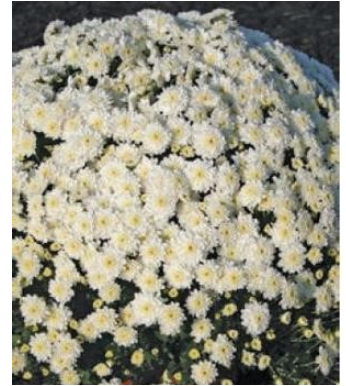

Hanson's Garden Village 2018 Fall Wholesale List

Customer Name:

Delivery or Customer Pick Up Date (Circle One):

Address:

Phone #:

	6" Kale	
	<i>Red</i>	
	<i>White</i>	
	10" Single Color Mums	Approx. Flowering Date
	<i>Amiko Yellow</i>	9/24
	<i>Beverly Orange</i>	9/17
	<i>Chelsey White</i>	9/17
	<i>Danielle Purple</i>	9/17
	<i>Elena Gold</i>	9/17
	<i>Mika Orange</i>	9/3
	<i>Mila Red</i>	9/17
	<i>Mystic Daybreak Dark Bronze</i>	8/13
	<i>Mystic Meridian Dark Pink</i>	9/13
	<i>Patty Pomegranate</i>	9/10
	10" Multi Color Mums	
	<i>Candy Corn (Gigi)</i>	9/17
	<i>Jack O'Lantern (Cheryl)</i>	10/8
	<i>Mr. Wizard (Staviski)</i>	10/8
	<i>Solstice (Jacqueline)</i>	9/17
	<i>Trick or Treat (Cheryl)</i>	10/8

Hanson's Garden Village 2018 Mum Colors

Amiko Yellow

Beverly Orange

Beverly White

Danielle Purple

Elena Gold

Mika Orange

Mila Red